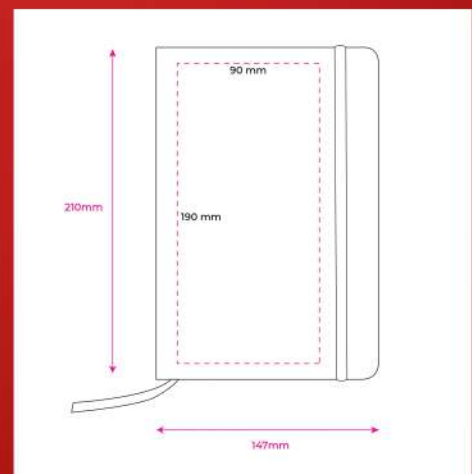

Material: Felt.

Print Area: 90mm (W) x 30mm (H).

Product Size: 200mm (W) x 320mm (H).

90mm (W) x 30mm (H)

NATURAL STOCKING

UXMASNS01

Description

Our Christmas Stocking is also available in a natural and white colourway!

Full colour print as standard available on the trim.

Includes an attached ribbon for hanging.

UK stock printed in the UK.

Tech Specs

Material: Polyester.

Print Area: 85mm (W) x 50mm (H).

Product Size: 230mm (W) x 350mm (H).

Tech Specs

Material: PU Leather and Paper.
Print area: 90mm (W) x 190mm (H).
Product Size: 147mm (W) x 210mm (H).

CHRISTMAS COTTON BAG

UXMASBAG10

Description

Our UK printed Cotton Tote bags are so good, rumour has it even santa is swapping out his sack for one this year!
Choice of 2 Christmas designs with an area for your own logo.
Full colour print as standard.
Resistance up to 7kg weight.
UK Stock Printed in the UK.

Tech Specs

Material: 105g/m2 cotton with long 70cm reinforced handles.
Print Area: 380mm (H) x 310mm (W).
Product Size: 360mm (W) x 400mm (H).

CHRISTMAS CAPELLA

UXMASMB10

Description

The Christmas Capella: Our best selling bottle in a traditional festive design - featuring a gloss red colourway with a pantone matched gloss white lid.