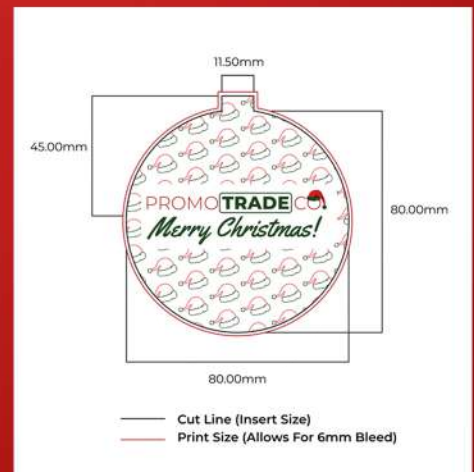

Full colour print as standard available on the trim.

Includes an attached ribbon for hanging.

UK stock printed in the UK.

Tech Specs

Material: Polyester.

Print Area: 85mm (W) x 50mm (H).

Product Size: 230mm (W) x 350mm (H).

CHRISTMAS BAUBLE

UXMASB01 (LIMITED STOCK)

Description

This festive decoration is available in two stylish designs: chrome cap and silver string or gold cap and red velvet string. Screw cap securely holds the sides together. Insert design with full colour print to both sides! Made & Printed in the UK - reducing carbon footprint by eliminating CO2 levels caused by shipping from overseas and by reducing transportation times.

Tech Specs

Material: Plastic body & Cap.
Print Area: Insert - 80mm (W) x 80mm (H).

CHRISTMAS TREE PHONE HOLDER

UXMASPH01

Description

Bring some festive cheer to your desk with our Christmas tree designed smartphone holder!

Easy to assemble & made of natural wood with original bicolor finish.

Full colour print as standard.

UK stock printed in the UK.

Tech Specs

Material: Natural Wood.

Print Area: 30mm (W) x 30mm (H).

Product Size: 77mm (W) x 140mm (H).