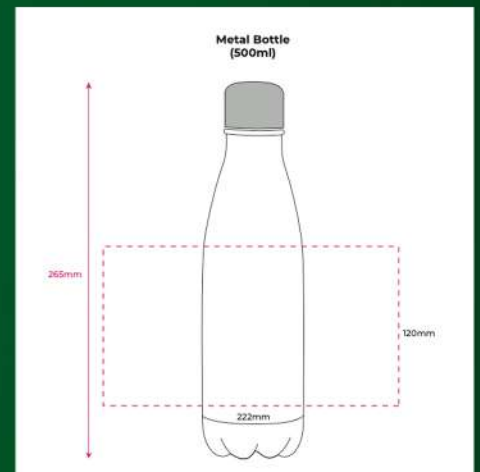

Full colour print as standard available on the trim.

Includes an attached ribbon for hanging.

UK stock printed in the UK.

Tech Specs

Material: Polyester.

Print Area: 85mm (W) x 50mm (H).

Product Size: 230mm (W) x 350mm (H).

Tech Specs

Material: 105g/m2 cotton with long 70cm reinforced handles.
Print Area: 380mm (H) x 310mm (W).
Product Size: 360mm (W) x 400mm (H).

CHRISTMAS CAPELLA

UXMASMB10

Description

The Christmas Capella: Our best selling bottle in a traditional festive design - featuring a gloss red colourway with a pantone matched gloss white lid.

Choice of three christmas designs with an area to add your own branding below.

Full colour 360 print around the drum of the bottle as standard. UK stock printed in the UK.

Tech Specs

Material: Double Walled Stainless Steel.

Print Area: 222mm (W) x 120mm (H).

Product Size: 70mm (D) x 265mm (H) - Capacity 500ml.

CHRISTMAS SOCKS

UXMASS01

Description

Designed with comfort in mind, our warm and cosy santa socks are the ideal festive promotional product!