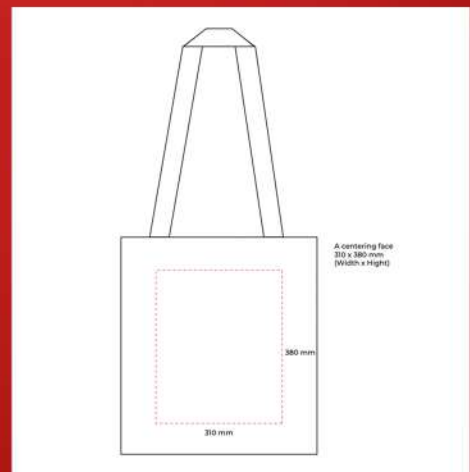

Available in original red colourway.

One size fits all with full colour print available as standard on the trim of the hat.

UK stock printed in the UK.

Tech Specs

Material: Soft Polyester.

Print Area: 150mm (W) x 30mm (H).

Full colour print as standard available on the trim.

Includes an attached ribbon for hanging.

UK stock printed in the UK.

Tech Specs

Material: Polyester.

Print Area: 85mm (W) x 50mm (H).

Product Size: 230mm (W) x 350mm (H).

Tech Specs

Material: PU Leather and Paper.
Print area: 90mm (W) x 190mm (H).
Product Size: 147mm (W) x 210mm (H).

CHRISTMAS COTTON BAG

UXMASBAG10

Description

Our UK printed Cotton Tote bags are so good, rumour has it even santa is swapping out his sack for one this year!
Choice of 2 Christmas designs with an area for your own logo.
Full colour print as standard.
Resistance up to 7kg weight.
UK Stock Printed in the UK.

Tech Specs

Material: 105g/m2 cotton with long 70cm reinforced handles.
Print Area: 380mm (H) x 310mm (W).
Product Size: 360mm (W) x 400mm (H).

CHRISTMAS CAPELLA

UXMASMB10

Description

The Christmas Capella: Our best selling bottle in a traditional festive design - featuring a gloss red colourway with a pantone matched gloss white lid.